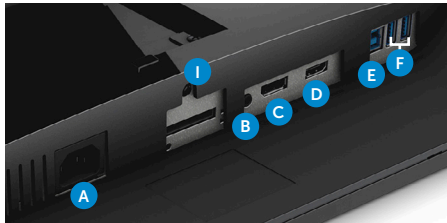

Thank you
for making
Dell Monitors

#1
worldwide*

For more information visit
www.dell.com/monitors

Easily tilt the panel to your preferred gaming position.

Connectors

- | | |
|--------------------------------|----------------------------------|
| A Power cable connector | F USB 3.0 |
| B Speaker line-out | G USB 3.0 with PowerShare |
| C DisplayPort | H Headphone-out |
| D HDMI | I Stand lock feature |
| E USB upstream | |

Connectivity

Connectors	DisplayPort 1.2, HDMI 1.4, 4 x USB 3.0, Audio line-out & Headphone-out
------------	--

Design features

Stand	Tilt (Typical: 5° forward or 21° backward), swivel, pivot, height adjustable
Security	Security lock slot (security lock not included)