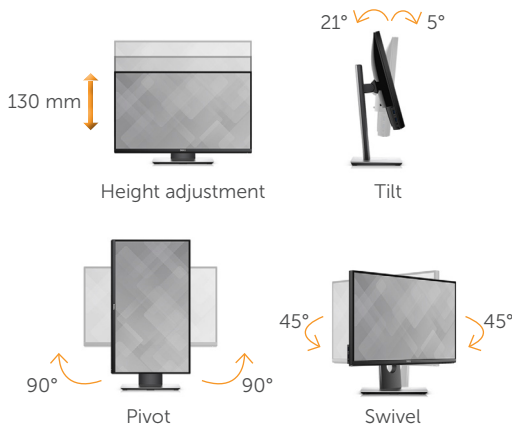

Thank you
for making
Dell Monitors

#1
worldwide*

For more information visit
www.dell.com/monitors

Easily tilt the panel to your preferred gaming position.

Connectors

- | | |
|--------------------------------|----------------------------------|
| A Power cable connector | F USB 3.0 |
| B Speaker line-out | G USB 3.0 with PowerShare |
| C DisplayPort | H Headphone-out |
| D HDMI | I Stand lock feature |
| E USB upstream | |

Dell 24 Gaming Monitor | S2417DG

Display

Model number	S2417DG
Viewable image size (diagonal)	60.47 cm (23.8 inches)
Active display area	
Horizontal	526.85 mm (20.74 inches)
Vertical	296.35 mm (11.67 inches)
Maximum resolution	2560 x 1440 at 165Hz
Aspect ratio	16:9
Pixel pitch	0.2058 mm x 0.2058 mm
Special features	NVIDIA G-SYNC™ [†]
Brightness (typical)	350 cd/m ²
Colour gamut (typical)	82% [‡] (CIE1976)
Colour depth	16.7 million colours
Contrast ratio	1,000:1
Viewing angle (typical) (vertical/horizontal)	160°/170°
Response time (typical)	Fast mode: 1 ms gray-to-gray
Panel technology	TN
Backlight	LED

Connectivity

Connectors	DisplayPort 1.2, HDMI 1.4, 4 x USB 3.0, Audio line-out & Headphone-out
------------	--

Design features

Stand	Tilt (Typical: 5° forward or 21° backward), swivel, pivot, height adjustable
Security	Security lock slot (security lock not included)